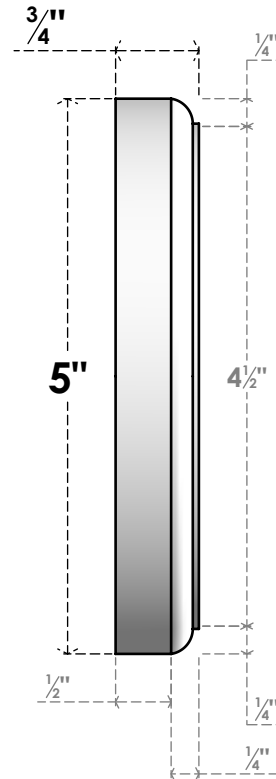

ROSP050X050X075GRY04

5"W X 5"H X 3/4"P STANDARD GRAYSON BULLSEYE ROSETTE WITH ROUNDED EDGE, ARCHITECTURAL GRADE PVC

FRONT

SIDE

EKENA MILLWORK
2300 WEST MAIN ST.
CLARKSVILLE, TX 75426
TOLL FREE: 866-607-0453
WWW.EKENAMILLWORK.COM

NOTES

1. INSTALLATION TO BE COMPLETED IN ACCORDANCE WITH MANUFACTURER'S SPECIFICATIONS.
2. DRAWING MAY NOT BE TO SCALE
3. THIS DRAWING IS INTENDED FOR DESIGN AND PLANNING PURPOSES ONLY.
4. ALL INFORMATION CONTAINED HEREIN WAS CURRENT AT THE TIME OF DEVELOPMENT BUT MUST BE REVIEWED AND APPROVED BY THE PRODUCT MANUFACTURER TO BE CONSIDERED ACCURATE.
5. ARCHITECTURAL GRADE PVC PRODUCTS ARE MADE FROM EXPANDED CELLULAR PVC AND COME NATURALLY WHITE BUT MAY BE PAINTED