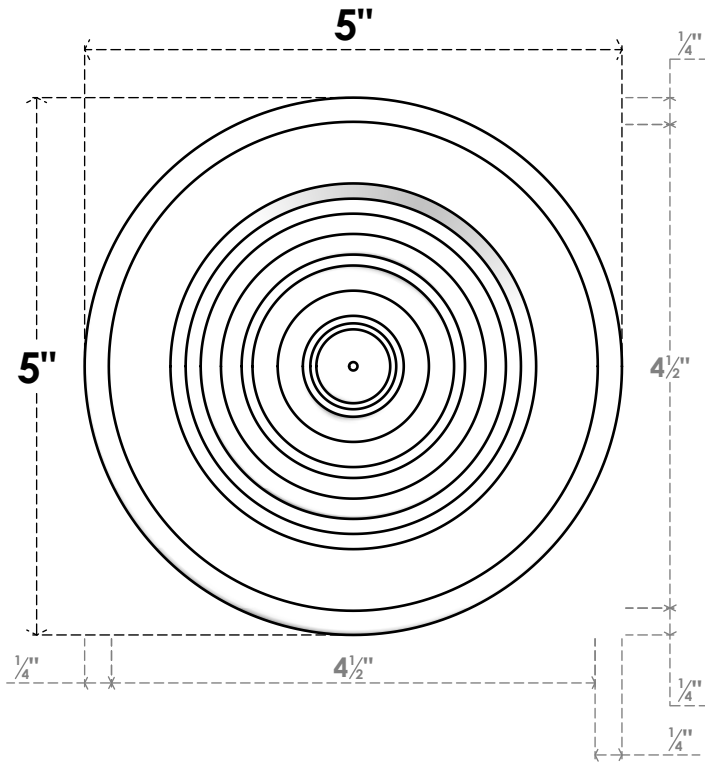

ROSP050X050X075GRY04

5"W X 5"H X 3/4"P STANDARD GRAYSON BULLSEYE ROSETTE WITH ROUNDED EDGE, ARCHITECTURAL GRADE PVC

FRONT

SIDE

EKENA MILLWORK
2300 WEST MAIN ST.
CLARKSVILLE, TX 75426
TOLL FREE: 866-607-0453
WWW.EKENAMILLWORK.COM